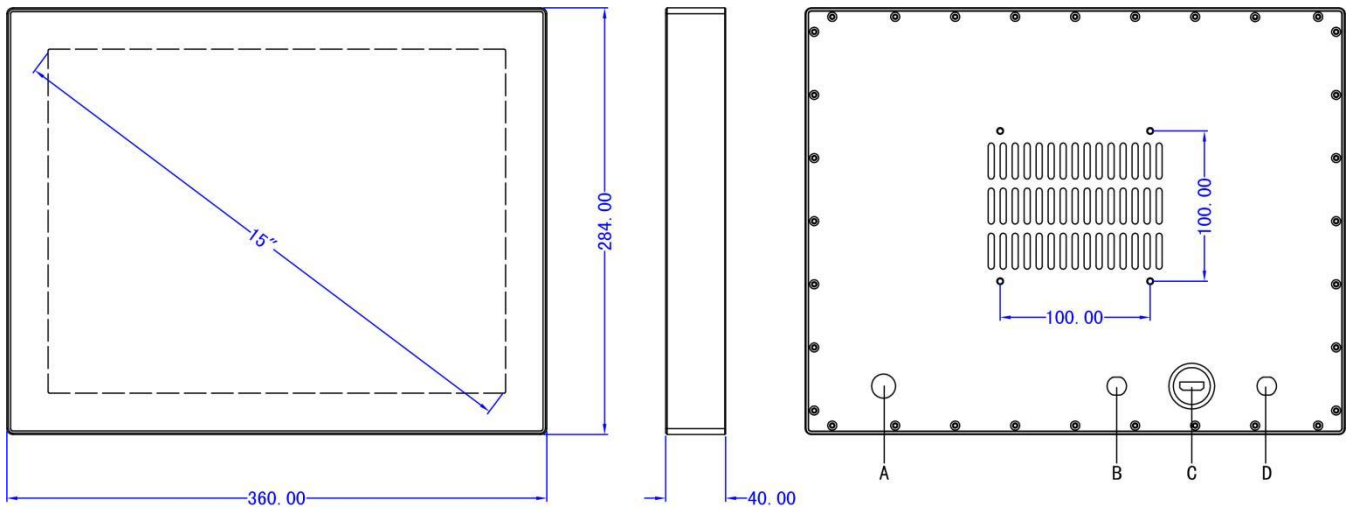

Dimension & I/O

I / O Definition:

- A. Power Switch
- B. T-USB
- C. H-DMI
- D. DC 12V

ORDERING INFORMATION

DESCRIPTION	PACKING LIST
Waterproof USB Cable 1.5M (optional)	1x WPM-H015SAC Series Waterproof Monitor
Waterproof VGA Cable 1.5M (optional)	1x Utility DVD Driver
Waterproof HDM Cable 1.5M (optional)	1x Power Adaptor

AVAILABLE MODELS

Display Size	Resolution	Format	Brightness(cd/m2)	Viewing Angle	LCD Color	Backlight MTBF
10.1"	1280 x 800	16:10	400 cd/m²	85/85/85/85	262K/16.2M	30000 Hr (min.)
10.4"	800x600/1024x768	4:3	350 cd/m²	80/80/65/75	262K/16.2M	30000 Hr (min.)
12.1"	800x600/1024x768	4:3	400 cd/m²	80/80/65/75	262K/16.7M	30000 Hr (min.)
12.1"	1280x800	16:10	450cd/m²	80/80/80/60	262K/16.7M	50000 Hr (min.)
13.3"	1920x1080	16:9	400cd/m²	85/85/85/85	262K/16.7M	50000 Hr (min.)
15"	1024x768	4:3	350cd/m²	89/89/89/89	262K/16.2M	50000 Hr (min.)
15.6"	1920x1080	16:9	600cd/m²	80/80/80/65	262K/16.2M	50000 Hr (min.)
17"	1280x1024	5:4	400cd/m²	88/88/88/88	262K/16.7M	50000 Hr (min.)
17.3"	1920x1080	16:9	400cd/m²	80/80/60/80	262K/16.7M	50000 Hr (min.)
19"	1280x1024	5:4	450cd/m²	85/85/80/80	262K/16.7M	50000 Hr (min.)
21.5"	1920x1080	16:9	250cd/m²	89/89/89/89	262K/16.7M	50000 Hr (min.)
24"	1920x1080	16:9	250cd/m²	89/89/89/89	262K/16.7M	50000 Hr (min.)