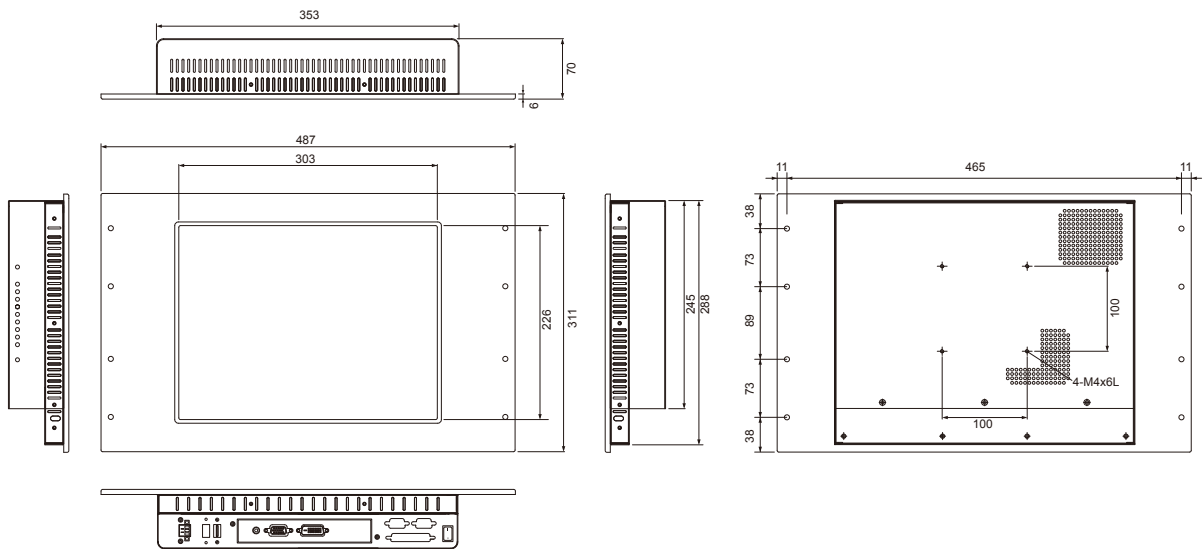

HIGH BRIGHTNESS

SM150RU03	15" rack mount display, 5W resistive, 1 x VGA , 1 x DVI, 1 x USB, 1 x 1.8m VGA cable, 1 x 1.8m USB cable, DC in power adapter, 1000 cd/m2
SM150RU04	15" rack mount display, 5W resistive, 1 x VGA , 1 x DP, 1 x HDMI, 1 x USB, 1 x 1.8m VGA cable, 1 x 1.8m USB cable, DC in power adapter, 1000 cd/m2
SM170RU03	17" rack mount display, 5W resistive, 1 x VGA , 1 x DVI, 1 x USB, 1 x 1.8m VGA cable, 1 x 1.8m USB cable, DC in power adapter, 1000 cd/m2
SM170RU04	17" rack mount display, 5W resistive, 1 x VGA , 1 x DP, 1 x HDMI, 1 x USB, 1 x 1.8m VGA cable, 1 x 1.8m USB cable, DC in power adapter, 1000 cd/m2
SM190RU03	19" rack mount display, 5W resistive, 1 x VGA , 1 x DVI, 1 x USB, 1 x 1.8m VGA cable, 1 x 1.8m USB cable, DC in power adapter, 1000 cd/m2
SM190RU04	19" rack mount display, 5W resistive, 1 x VGA , 1 x DP, 1 x HDMI, 1 x USB, 1 x 1.8m VGA cable, 1 x 1.8m USB cable, DC in power adapter, 1000 cd/m2

Dimensions

Unit : mm

SM150RR03